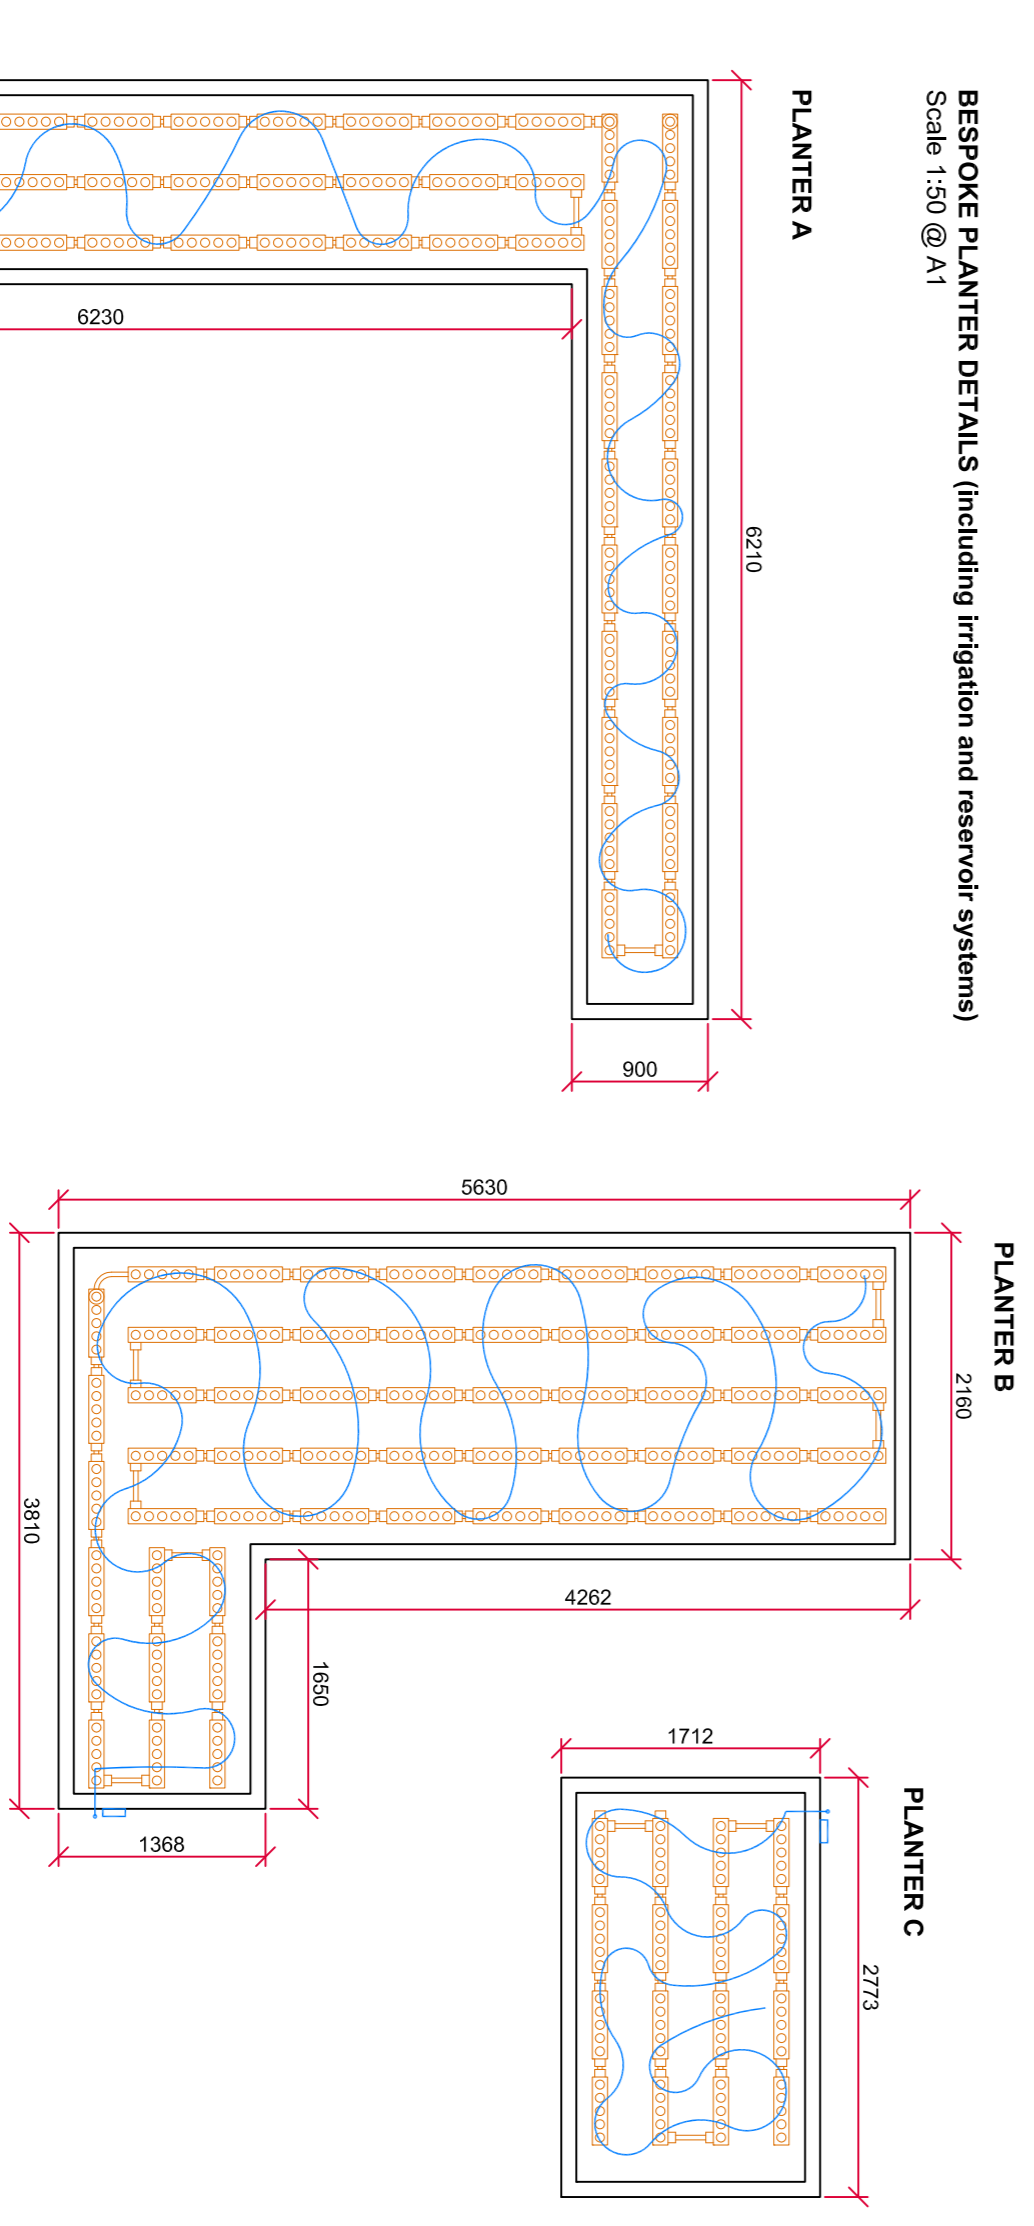

BESPOKE PLANTER DETAILS (including irrigation and reservoir systems)
Scale 1:30 @ A1