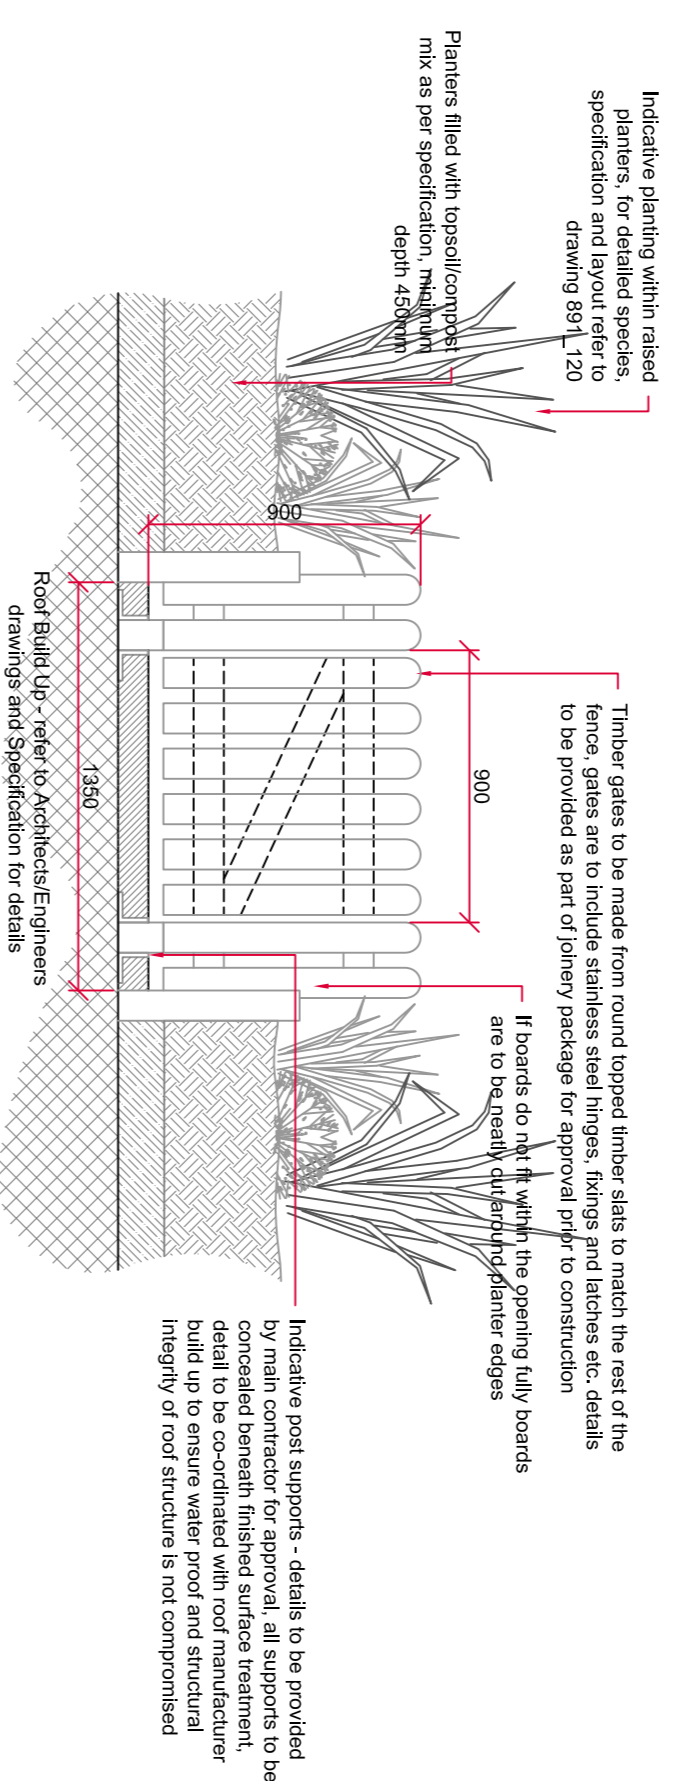

SECTION AA'
1:25 @ A1

TIMBER PICKET FENCE NO.1 - TYPICAL DETAIL/ELEVATION
1:25 @ A1