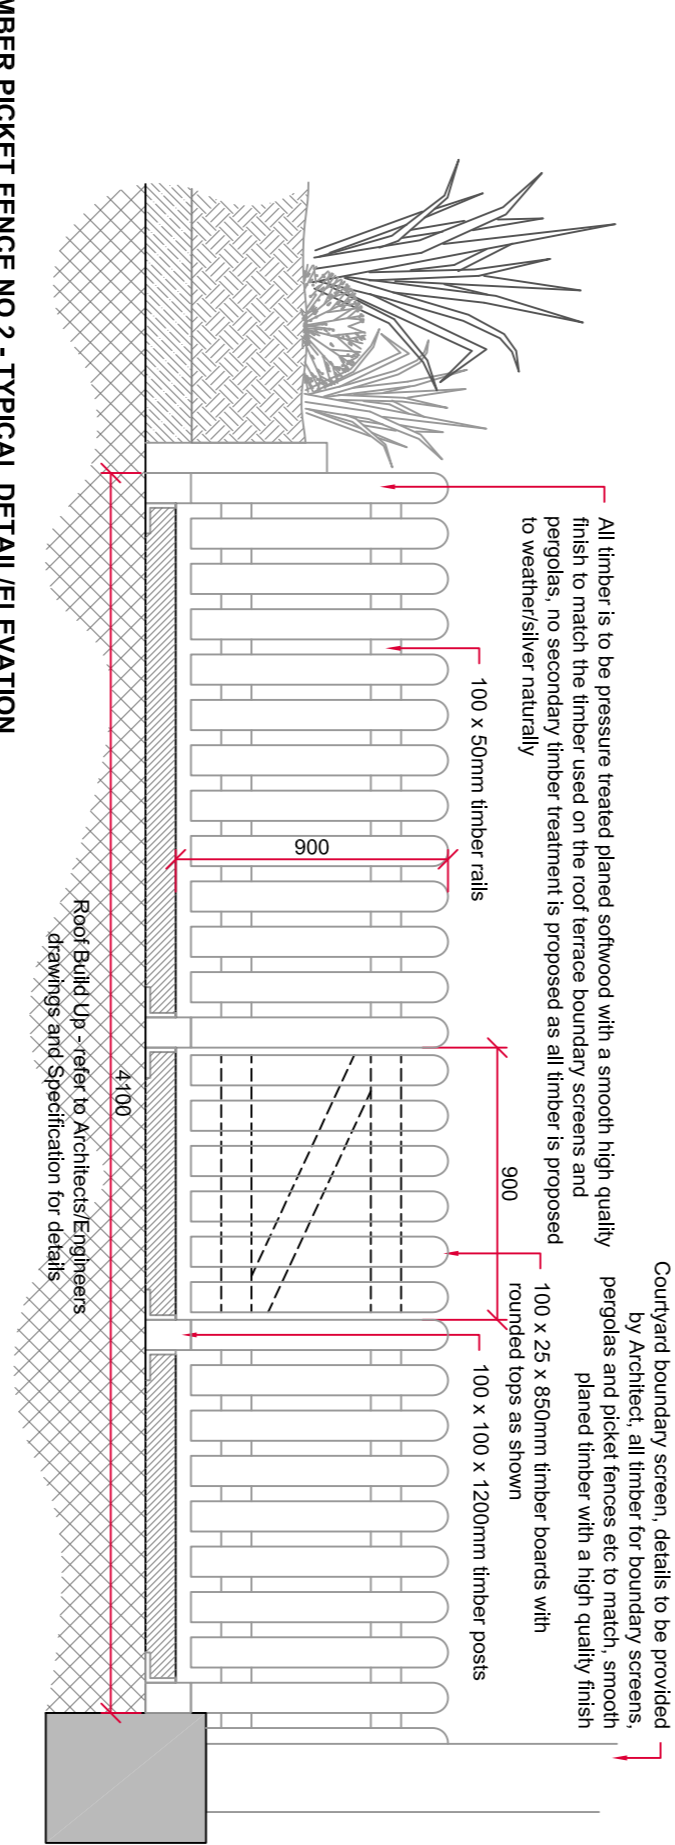

TIMBER PICKET FENCE NO.1 - TYPICAL DETAIL/ELEVATION
1:25 @ A1

TIMBER PICKET FENCE NO.2 - TYPICAL DETAIL/ELEVATION
1:25 @ A1