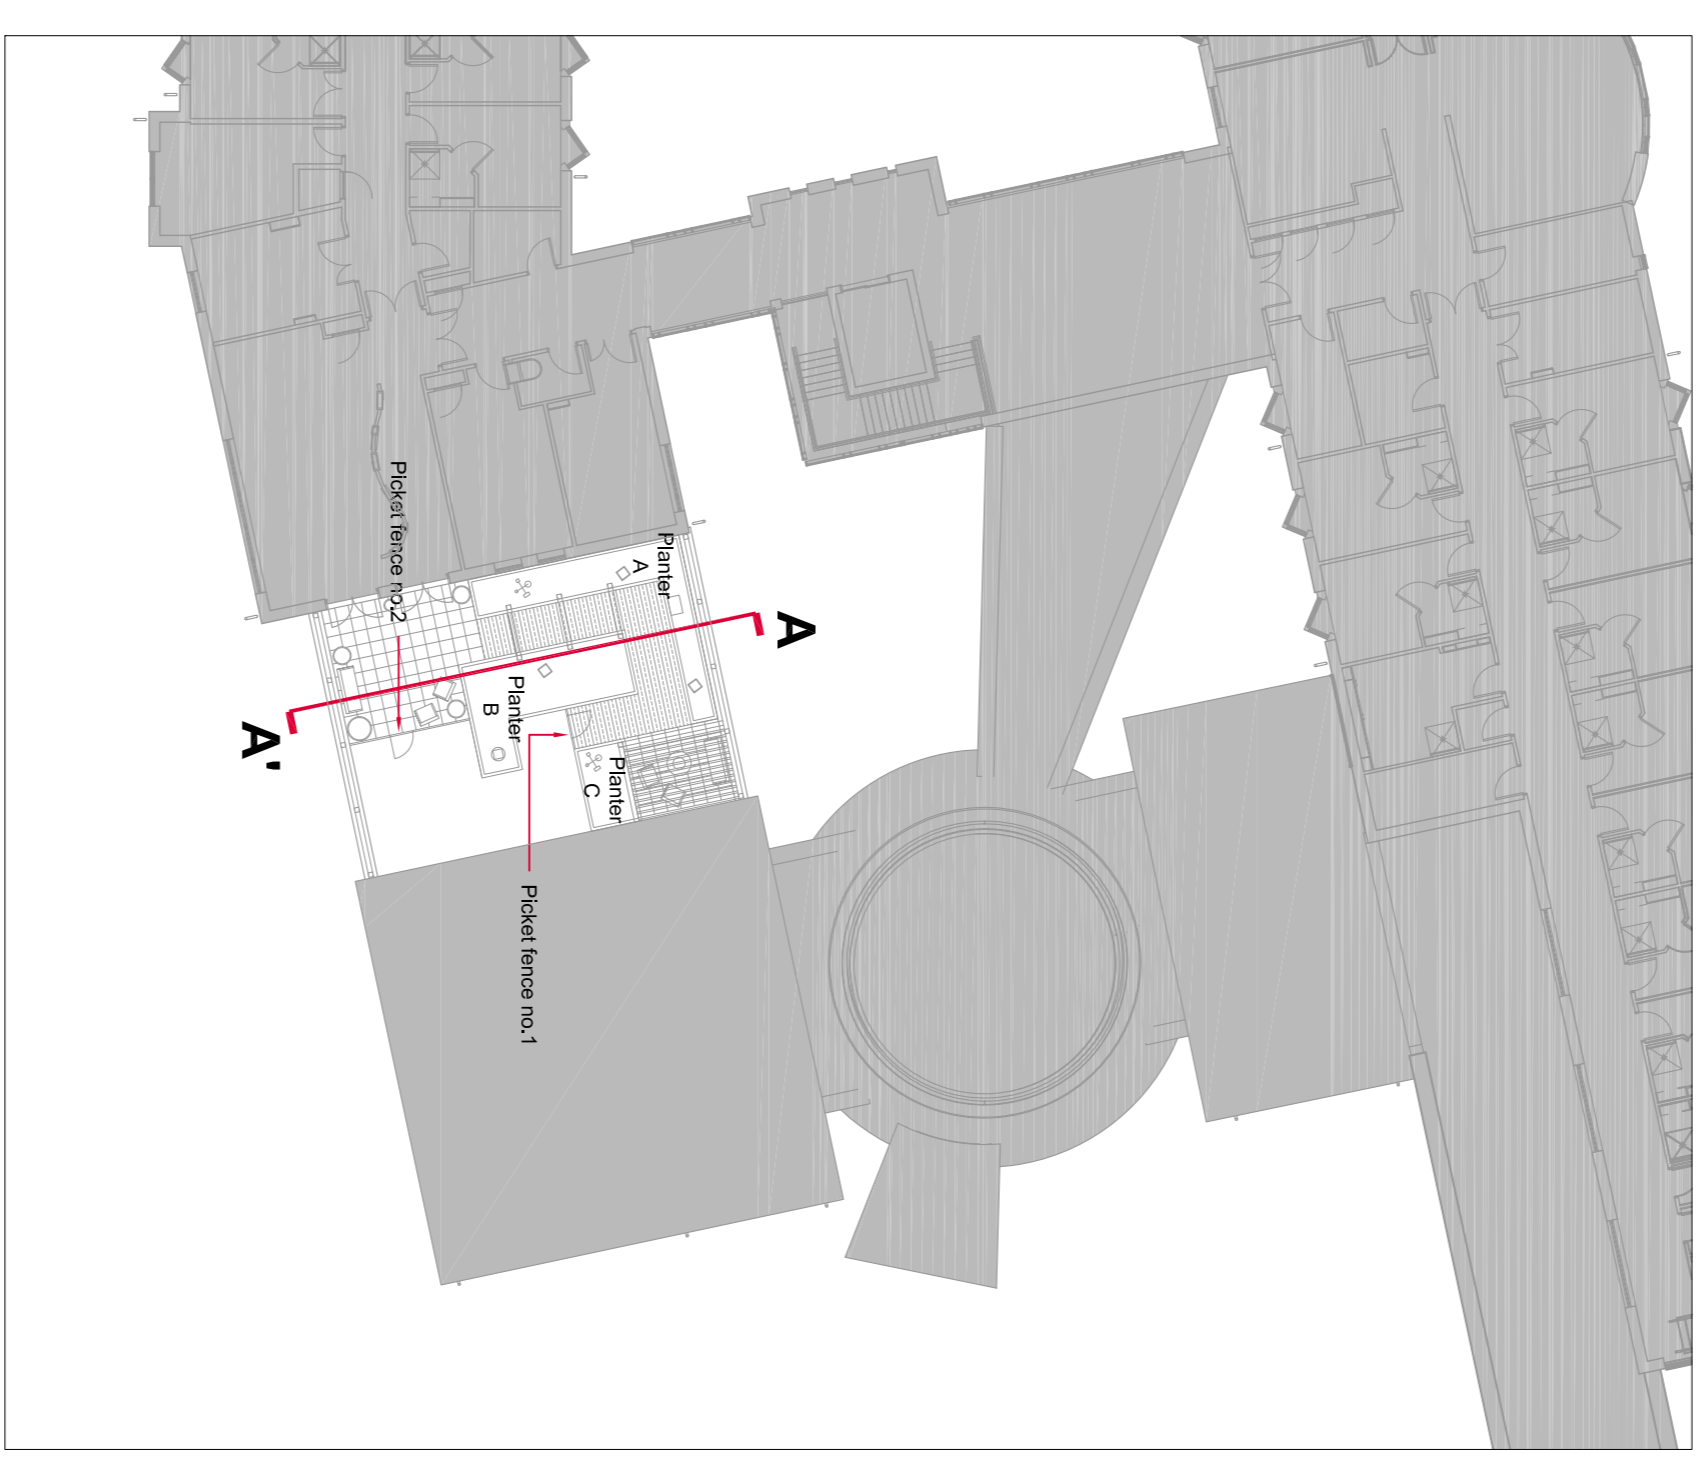

DETAILS AND SECTIONS KEY PLAN
1:250 @ A1

SAFETY, HEALTH & ENVIRONMENTAL INFORMATION
In addition to the hazards / risks normally associated with the type of work detailed on this drawing, note the following:
Construction
Control of risk
Maintenance / Cleaning
1. No abnormal risk
Discommissioning / Demolition
1. No abnormal risk
It is assumed that all works will be carried out by a competent contractor, working where appropriate, to an approved method statement. This is not an exhaustive list and reference should be made to the Health and Safety File.