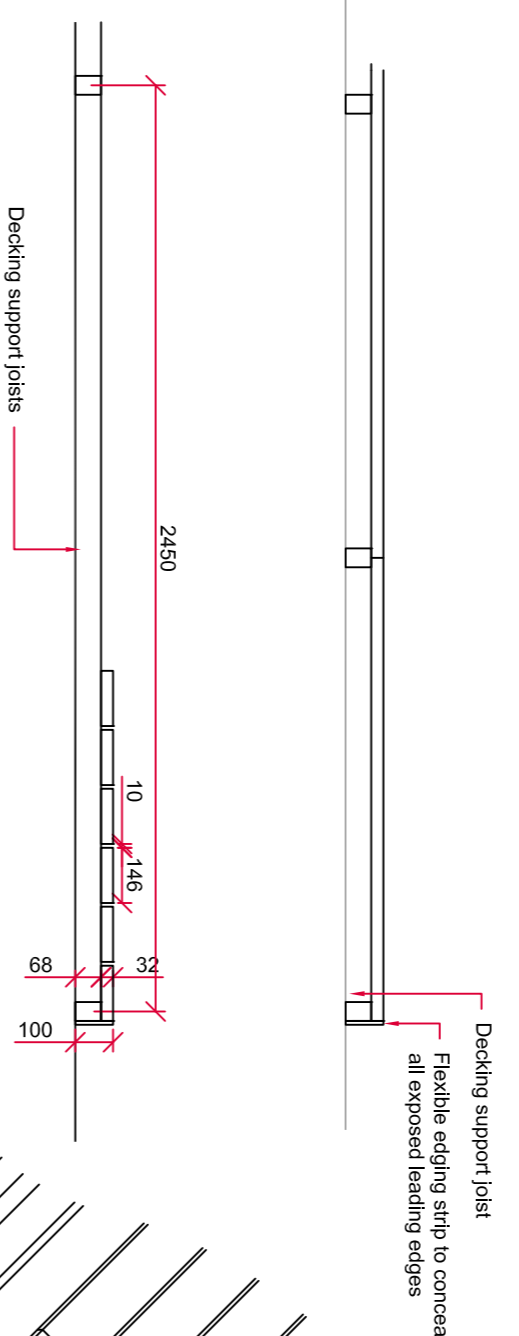

MILDBOARD RECYCLED PLASTIC DECKING TYPICAL DETAILS
1:20 @ A1